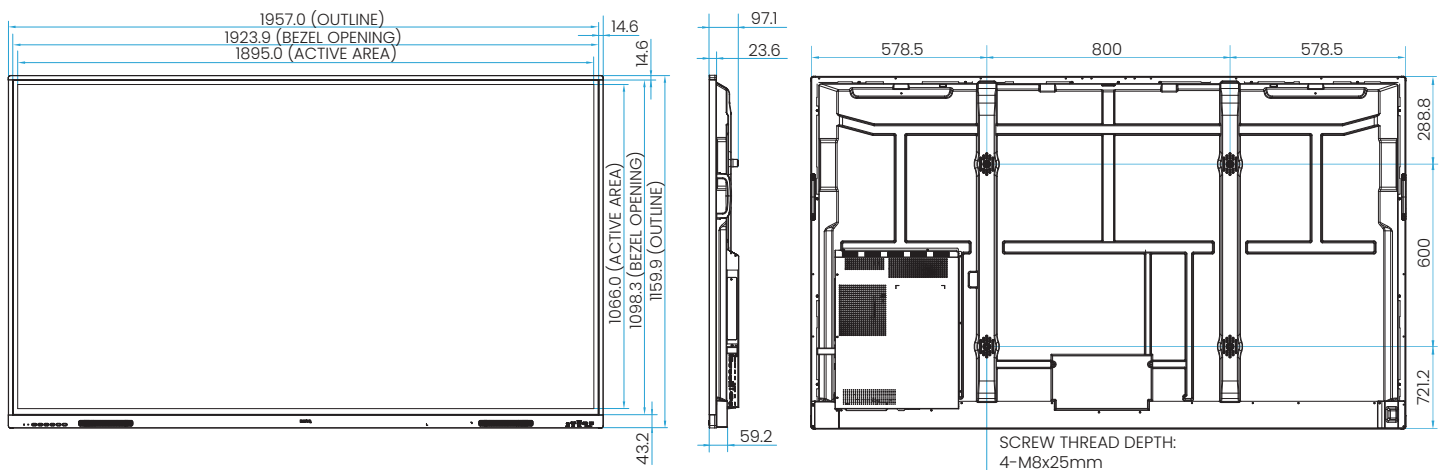

INPUT AND OUTPUT TERMINALS

KEYPAD BUTTONS

FRONT I/O

SIDE I/O (LEFT)

DIMENSIONS (MM)

Warranty terms and conditions may change based on the country of purchase and local regulations.

www.benq.eu/en-eu/education.html