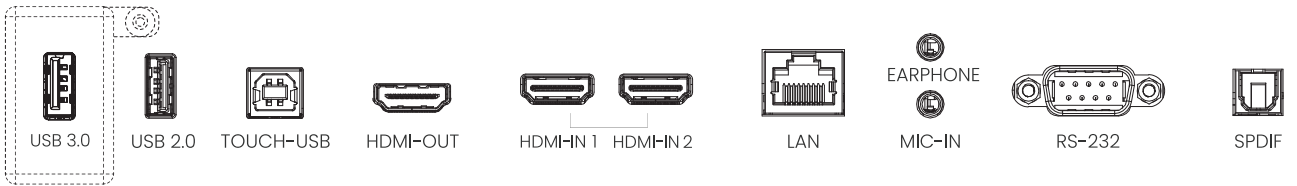

INPUT AND OUTPUT TERMINALS

KEYPAD BUTTONS

FRONT I/O

SIDE I/O (LEFT)

DIMENSIONS (MM)

Warranty terms and conditions may change based on the country of purchase and local regulations.

www.benq.eu/en-eu/education.html