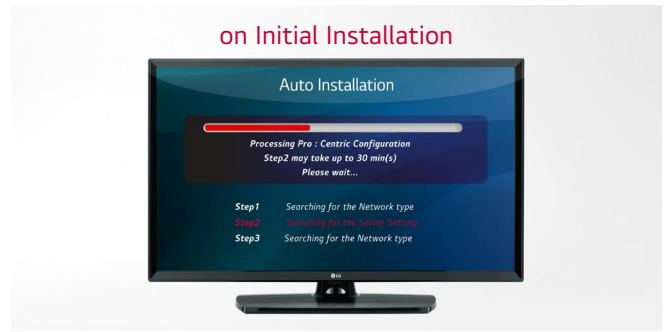

Pro:Centric Direct

The hotel content management solution Pro:Centric Direct offers easy and simple editing tools, making it easy to perform service and IP network-based remote management. The Pro:Centric Direct solution enables users to edit their interface easily by providing customized interface and efficiently manages all TVs in the room.

* Some features may not be supported based on PCD versions.

Pro:Idiom

Digital Rights Management (DRM) technology provides access to premium content to help assure rapid and broad deployment of HDTV and other high-value digital content.

Instant On

The high speed loading system enables users to enjoy content immediately after turning on the TV.

EzManager

EzManager provides a convenient installation function for automatically set up Pro:Centric TV settings without the extra effort of configuration. Auto-installation requires 1-3 minutes while manual installation requires 3-5 minutes.