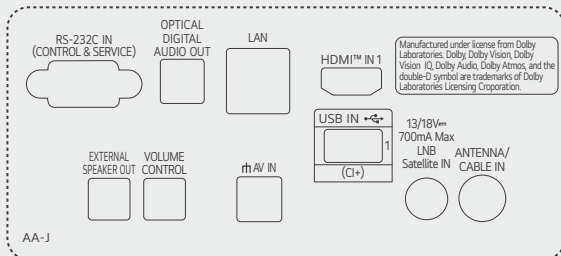

* All images are for illustrative purposes only.

CONNECTIVITY

32" (32LN661HBLA)

27" (27LN661HOLA)

24" (24LN661HBLD)

Download
LG C-Display+
Mobile App
Google Play Store

- www.lg.com/global/business/information-display
- www.youtube.com/c/LGCommercialDisplay
- www.facebook.com/LGInformationDisplay
- www.linkedin.com/company/lginformationdisplay
- twitter.com/LG_ID_HQ