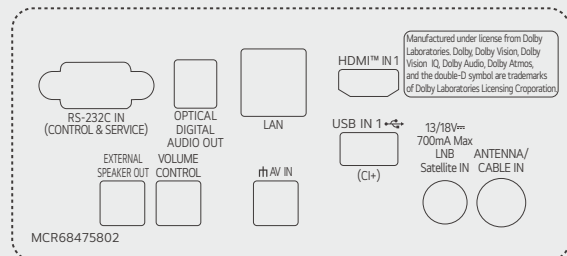

Instant On

The high speed loading system enables users to enjoy content immediately after turning on the TV.

EzManager

EzManager provides a convenient installation function for automatically set up Pro:Centric TV settings without the extra effort of configuration. Auto-installation requires 1-3 minutes while manual installation requires 3-5 minutes.

* All images are for illustrative purposes only.

CONNECTIVITY

32" (32LN661HBLA)

27" (27LN661HOLA)

24" (24LN661HBLD)

Download
LG C-Display+
Mobile App
Google Play Store

- www.lg.com/global/business/information-display
- www.youtube.com/c/LGCommercialDisplay
- www.facebook.com/LGInformationDisplay
- www.linkedin.com/company/lginformationdisplay
- twitter.com/LG_ID_HQ