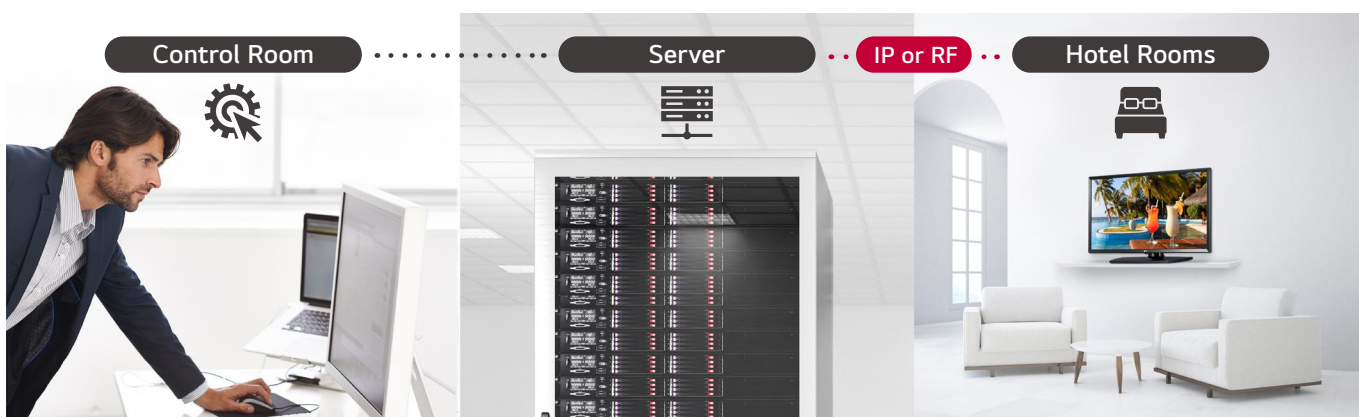

* All images in this datasheet are for illustrative purposes only.

Commercial TV LN661H (EU/CIS)

A Standard Smart Hotel TV with Pro:Centric Solution

Pro:Centric Cloud

Pro:Centric Direct

Pro:Idiom

Instant On

Pro:Centric Direct

The hotel content management solution Pro:Centric Direct offers easy and simple editing tools, making it easy to perform service and IP network-based remote management. The Pro:Centric Direct solution enables users to edit their interface easily by providing customized interface and efficiently manages all TVs in the room.