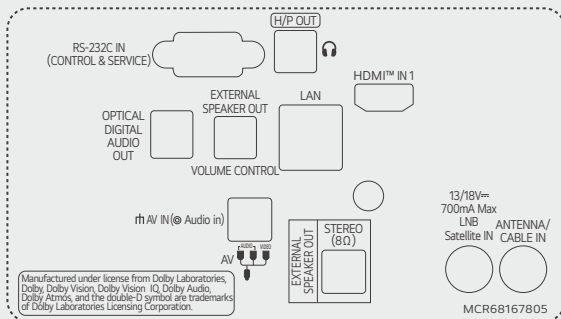

Instant On

The high speed loading system enables users to enjoy content immediately after turning on the TV.

EzManager

EzManager provides a convenient installation function for automatically set up Pro:Centric TV settings without the extra effort of configuration. Auto-installation requires 1-3 minutes while manual installation requires 3-5 minutes.

* All images are for illustrative purposes only.

CONNECTIVITY

32" (32LN661HBLA)

27" (27LN661HOLA)

24" (24LN661HBLD)

Download
LG C-Display+
Mobile App
Google Play Store

- www.lg.com/global/business/information-display
- www.youtube.com/c/LGCommercialDisplay
- www.facebook.com/LGInformationDisplay
- www.linkedin.com/company/lginformationdisplay
- twitter.com/LG_ID_HQ