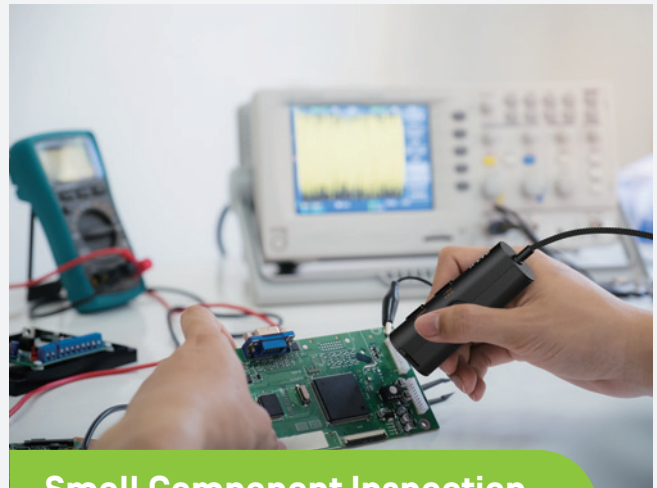

P2V ULTRA Object Camera

Stunning 4K/13MP Camera
with 0.39 inches [1 cm]
Super Macro Focus

IPEVO P2V ULTRA is a compact, portable USB camera equipped with a 13-megapixel CMOS sensor and 4K video resolution, delivering outstanding performance.

The Super Macro Focus feature allows for capturing intricate details as close as 0.39 inches [1 cm] with precision and clarity, making it ideal for tasks such as electronics repair and small component inspection.

Electronics Repair

Small Component Inspection

System Integration and Compatibility

P2V ULTRA camera offers high-resolution output in UVC format, facilitating seamless integration into diverse system platforms, such as computer vision, AI inference, and edge systems. It is plug-and-play compatible with Mac, Windows PC, or Chromebooks featuring a USB Type C-port.