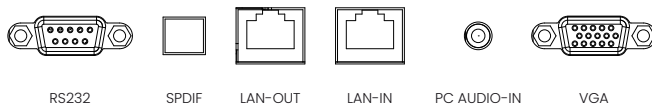

DMS

Device Management Solution centrally oversees all displays to get real-time status information, deploy OTA updates & more.

INPUT AND OUTPUT TERMINALS

FRONT I/O

SIDE I/O

DOWN I/O

SENSOR & KEYPAD BUTTONS

SECURED WIFI DONGLE INPUT PORT

DIMENSIONS (MM)

BenQ

© 2024 BenQ Corp. Specifications may vary by region, please visit your local stores for details. Actual product's features and specifications are subject to change without notice. This material may include corporate names, trademarks and logos of third parties which are the properties of the third parties respectively.