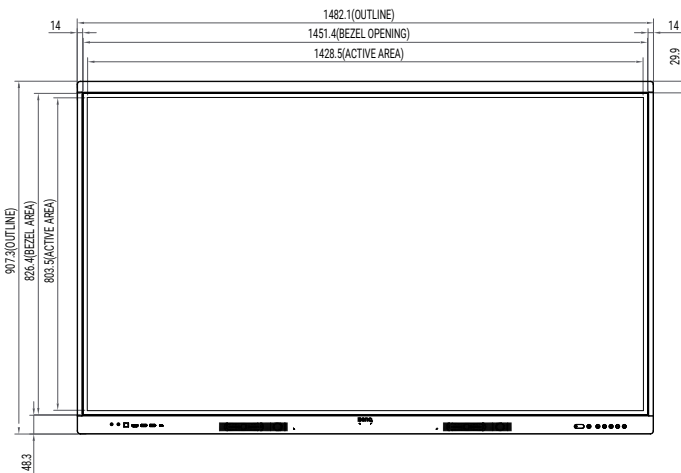

DMS

Device Management Solution centrally oversees all displays to get real-time status information, deploy OTA updates & more.

INPUT AND OUTPUT TERMINALS

FRONT I/O

SIDE I/O

DOWN I/O

SENSOR & KEYPAD BUTTONS

SECURED WIFI DONGLE INPUT PORT

DIMENSIONS (MM)

BenQ

© 2024 BenQ Corp. Specifications may vary by region, please visit your local stores for details. Actual product's features and specifications are subject to change without notice. This material may include corporate names, trademarks and logos of third parties which are the properties of the third parties respectively.