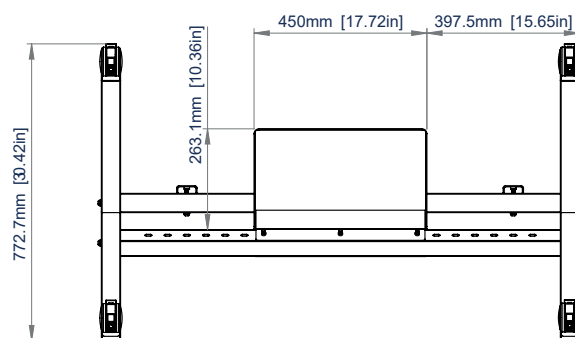

FRONT VIEW

TOP VIEW

ORDERING INFORMATION

COLOUR	ORDER REF	EAN
Black	BT8546/B	5019318309083

RELATED PRODUCTS

PRODUCT CODE	NAME	DESCRIPTION
BT8545	Interactive Touchscreen Trolley	Designed to mount interactive displays up to 86" and 100kg
BT8508	System X Touchscreen XL Trolley	Designed to mount XL interactive displays up to 120" and 200kg
BT8590	XXL Flat Screen Trolley	Designed to mount screens up to 120" and 130kg
BT8568	Motorised Height Adjustable Trolley	Designed to mount screens up to 86" and 100kg