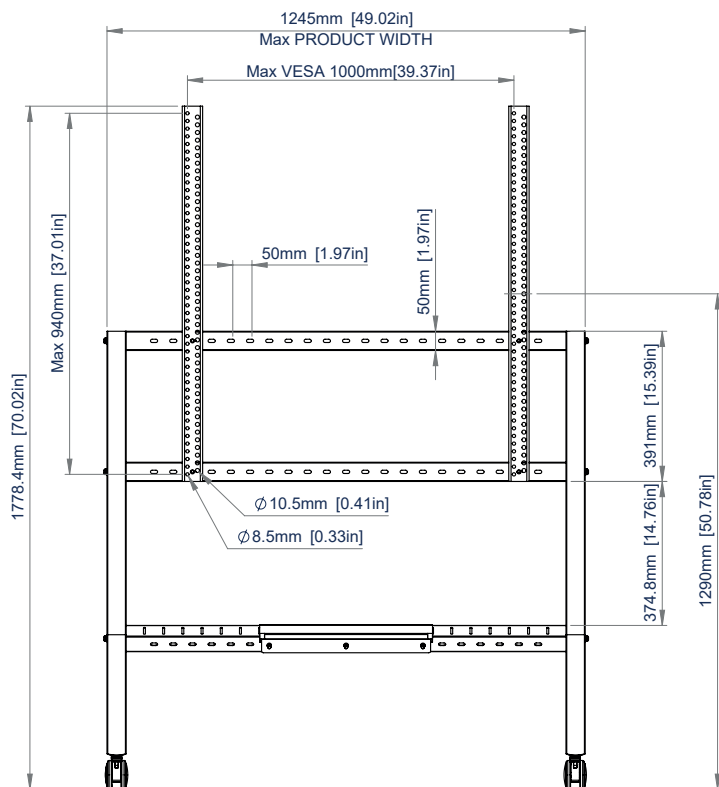

ORDERING INFORMATION

COLOUR	ORDER REF	EAN
Black	BT8546/B	5019318309083

RELATED PRODUCTS

PRODUCT CODE	NAME	DESCRIPTION
BT8545	Interactive Touchscreen Trolley	Designed to mount interactive displays up to 86" and 100kg
BT8508	System X Touchscreen XL Trolley	Designed to mount XL interactive displays up to 120" and 200kg
BT8590	XXL Flat Screen Trolley	Designed to mount screens up to 120" and 130kg
BT8568	Motorised Height Adjustable Trolley	Designed to mount screens up to 86" and 100kg