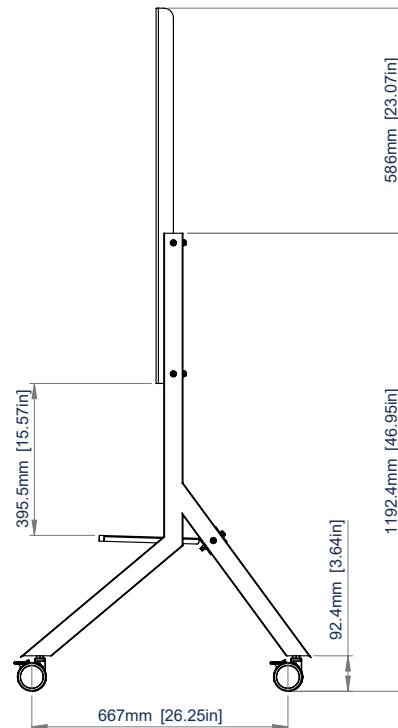

SIDE VIEW

ORDERING INFORMATION

COLOUR	ORDER REF	EAN
Black	BT8546/B	5019318309083

RELATED PRODUCTS

PRODUCT CODE	NAME	DESCRIPTION
BT8545	Interactive Touchscreen Trolley	Designed to mount interactive displays up to 86" and 100kg
BT8508	System X Touchscreen XL Trolley	Designed to mount XL interactive displays up to 120" and 200kg
BT8590	XXL Flat Screen Trolley	Designed to mount screens up to 120" and 130kg
BT8568	Motorised Height Adjustable Trolley	Designed to mount screens up to 86" and 100kg