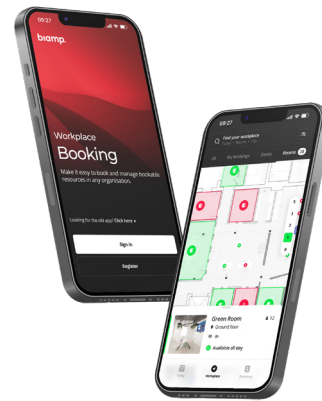

DATA SHEET

EVOKO KLEEO DESK MANAGER

DESK BOOKING SYSTEM

Evoko Kleeo Desk Manager is a complete and smart desk booking device with a personal touch. Its job is to signal to everyone which workspace is available, checked-in, or waiting for you. Secure your workspace, reduce stress and increase productivity. Kleeo desk manager is an essential tool for the modern workplace.

AS EASY AS THE TRAFFIC LIGHTS

Bright and vivid colors indicates if a desk is available, checked-in, booked or signaling focus - please don't disturb, this person wants to concentrate.

AVAILABLE

UPCOMING BOOKING

OCCUPIED

FOCUS MODE

ARCHITECTS & ENGINEERS SPECIFICATION

The desk booking display shall be designed to work with Evoko desk booking system. The desk booking display shall include a 2.05 OLED capacity touch display. The desk booking display shall include a led light to indicate desk status. The desk booking display shall support wifi connection to the backend system. The desk booking display shall include a blue LED light for focus mode. The desk booking display shall be compatible with Evoko Workplace App. The desk booking shall be connected with WiFi. The desk booking display shall be a cloud based system. The desk booking display shall include a passive infra-red presence sensor. The desk booking display shall support MIFARE classic RFID tags. The desk booking display shall be CE marked and compliant with the RoHS directive. Warranty shall be three years. The desk booking display shall be the Evoko Kleeo Desk Manager.

FIND A DESK, MAKE IT YOURS

Give desk booking a boost by using the Workplace Booking app to search for an available desk, view it on a floor plan, book and check-in. All synchronized with the Evoko Kleeo Desk Manager.