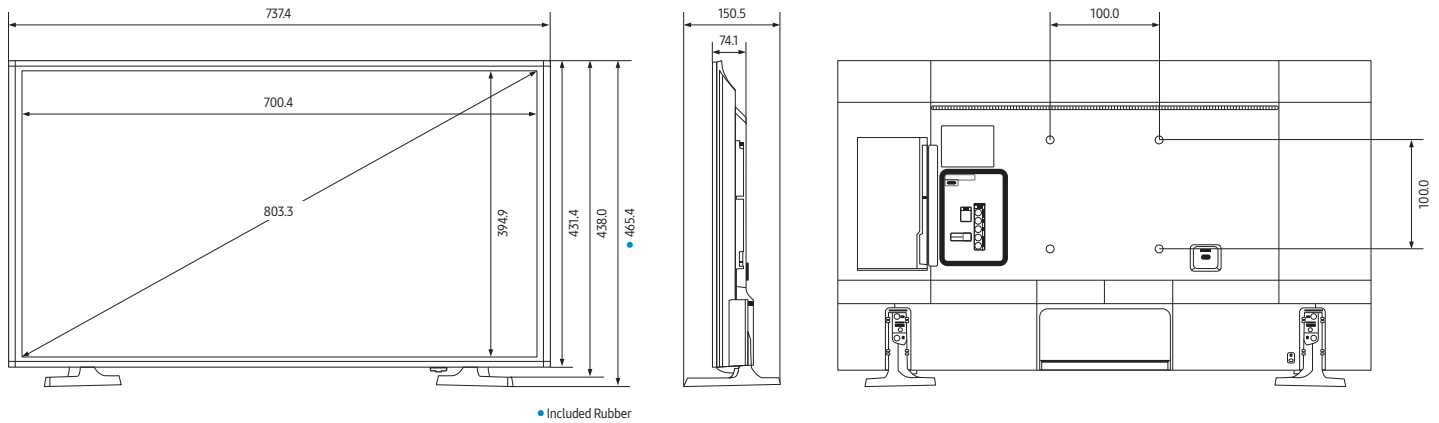

SAMSUNG

Technical drawings