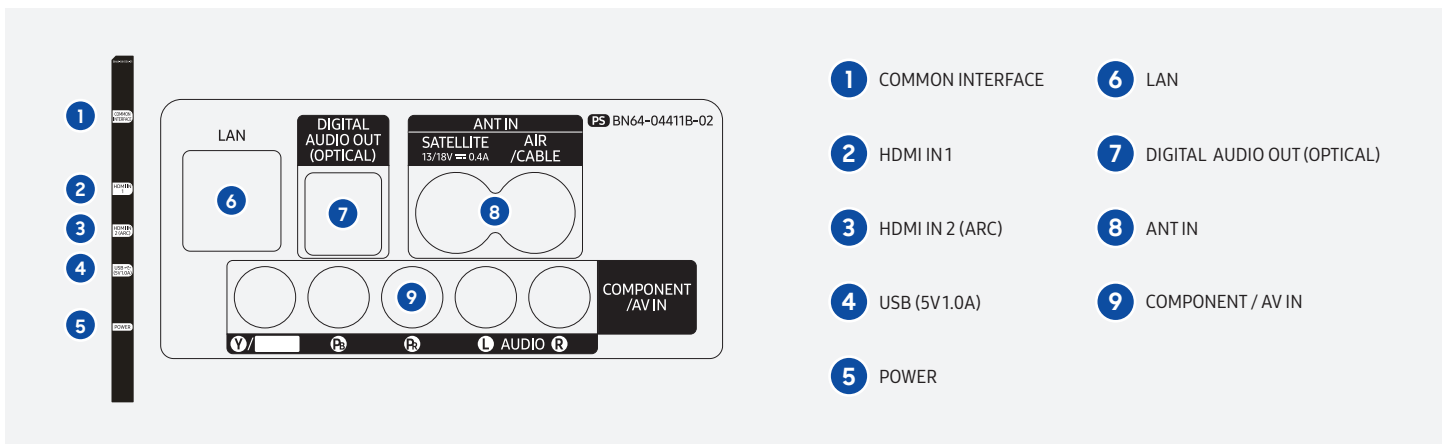

Connectors

About Samsung Electronics Co., Ltd.

Samsung Electronics Co., Ltd. inspires the world and shapes the future with transformative ideas and technologies. The company is redefining the worlds of TVs, smartphones, wearable devices, tablets, cameras, digital appliances, medical equipment, network systems, and semiconductor and LED solutions. For the latest news, please visit the Samsung Newsroom at news.samsung.com.

Hospitality Display

For more information about Samsung Hospitality Displays, visit www.samsung.com/business or www.samsung.com/displaysolutions

Copyright © 2020 Samsung Electronics Co. Ltd. All rights reserved. Samsung is a registered trademark of Samsung Electronics Co. Ltd. Specifications and designs are subject to change without notice. Non-metric weights and measurements are approximate. All data were deemed correct at time of creation. Samsung is not liable for errors or omissions. All brand, product, service names and logos are trademarks and/or registered trademarks of their respective owners and are hereby recognized and acknowledged.

Samsung Electronics Co., Ltd.
416, Maetan 3-dong, Yeongtong-gu, Suwon-si, Gyeonggi-do 443-772, Korea

2020-12