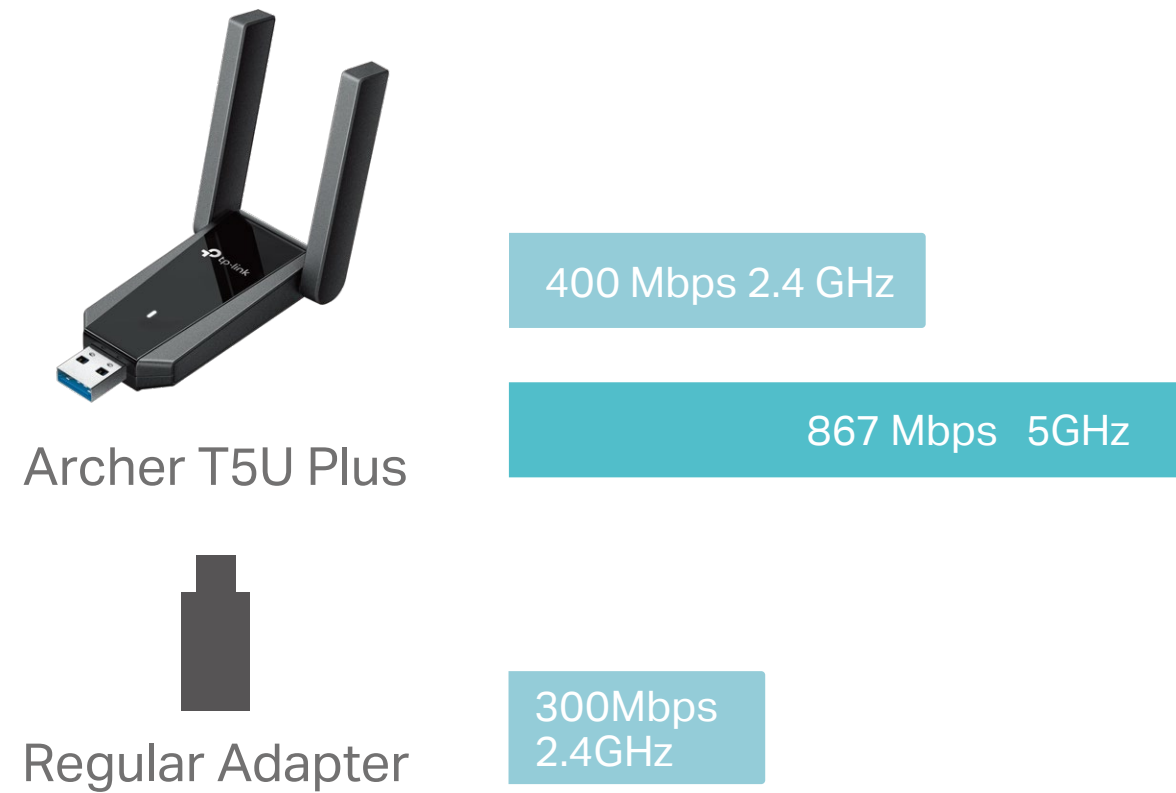

## Dual Antennas High Gain Wireless USB Adapter

Archer T5U Plus

867 Mbps (5 GHz) /  
400 Mbps (2.4 GHz)<sup>†</sup>

Adjustable High  
Gain Antennas

The Latest  
WPA3 Encryption\*\*

USB 3.0 — 10×  
Faster than USB 2.0

## AC1300 Dual-Band Wi-Fi

Archer T5U Plus receives Wi-Fi signals on two separate bands for all your online needs. Choose the 2.4 GHz band for up to 400 Mbps of web browsing, email, and social media, or switch to 5 GHz for up to 867 Mbps of gaming, HD streaming, and large file downloads. †