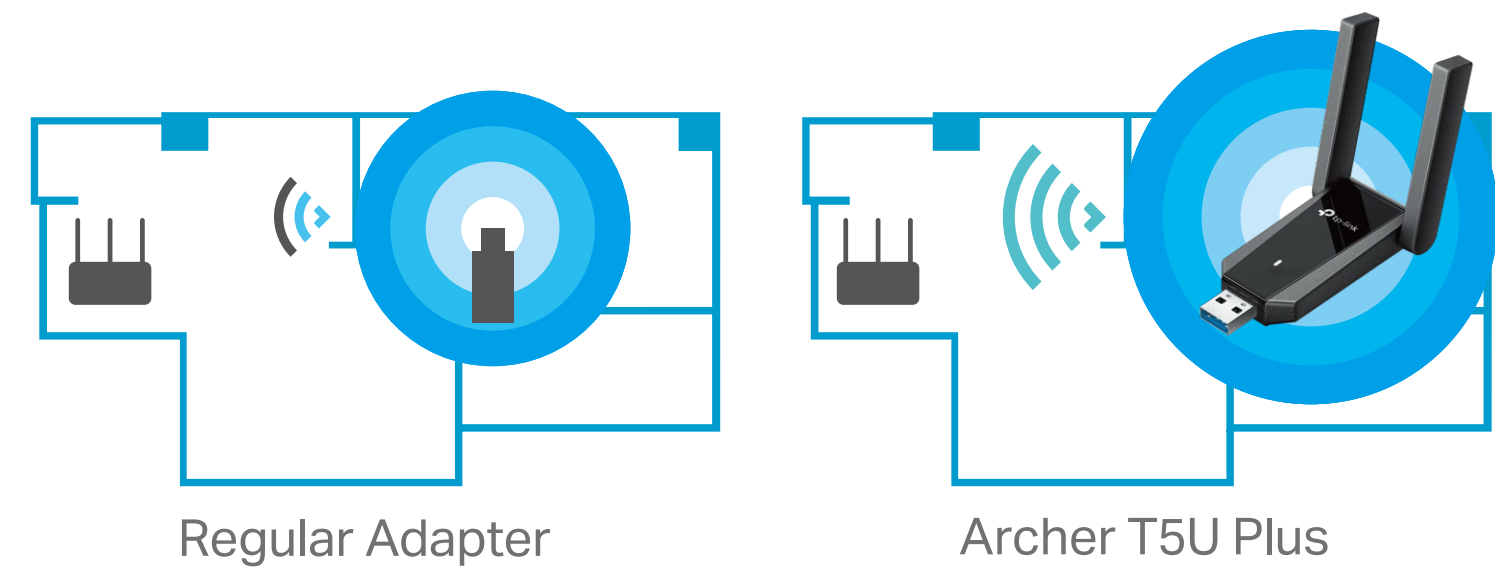

Boosted Coverage with High Gain Antennas

Two powerful high gain antennas reach your router from farther away, receiving and sustaining reliable wireless connections even across multiple walls or floors.