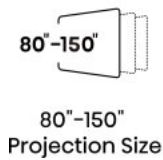

PL2TUK

Hisense

Hisense

OFFICIAL PARTNER

80"-150" Projection Size

Native Contrast 3000:1

2700 Lumens Brightness Light

Control4

PL2TUK

Screen model mark: **HSN**

Type: **4K Smart Laser Cinema**

Colour: **Black**

Cabinet material: **Plastic**

Door colour: **Black**

Panel aspect ratio: **16:9**

Throw ratio: **0.22**

Resolution max.: **4K Ultra HD 3840x2160**

Wide colour gamut

Frequency: **50-60 Hz**

Contrast: **3000:1**

HDR Technology: **HDR10, HDR10+ decoding**

HGL technology

Upscaling Ultra HD

Sound output power: **2x15 W**

Dimensions of packed product (W×H×D): **61 × 25 × 43.5 cm**

Console dimensions (W×H×D): **53.1 × 12 × 33.5 cm**

Product code: **20014754**

EAN code: **6942351411170**