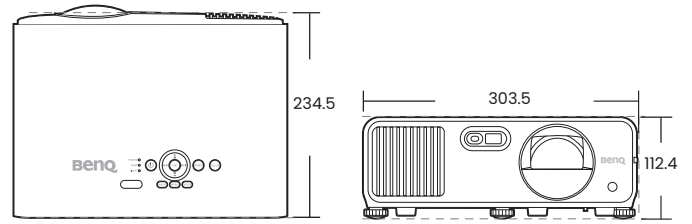

DIMENSIONS

Unit: mm