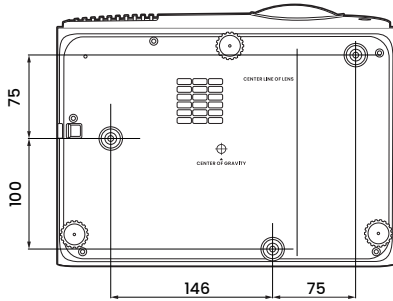

INPUT AND OUTPUT TERMINALS

DIMENSIONS

Unit: mm

PROJECTION DIMENSIONS

DISTANCE CHART

Screen size				Projection distance (mm)			Vertical offset (mm)
Diagonal		H	W	Min	Average	Max	
Inch	mm	mm	mm	(Wide)		(Tele)	
60	1524	747	1328	917	1009	1102	19
70	1778	872	1550	1070	1177	1286	22
80	2032	996	1771	1222	1346	1470	25
90	2286	1121	1993	1375	1514	1653	28
100	2540	1245	2214	1528	1682	1837	31
110	2794	1370	2435	1681	1850	2021	34
120	3048	1494	2657	1834	2018	2204	37
130	3302	1619	2878	1986	2187	2388	40
140	3556	1743	3100	2139	2355	2572	43
150	3810	1868	3321	2292	2523	2756	47
160	4064	1992	3542	2445	2691	2939	50
170	4318	2117	3764	2598	2859	3123	53
180	4572	2241	3985	2750	3028	3307	56
190	4826	2366	4207	2903	3196	3490	59
200	5080	2490	4428	3056	3364	3674	62
210	5334	2615	4649	3209	3532	3858	65
220	5588	2739	4871	3362	3700	4041	68
230	5842	2864	5092	3514	3869	4225	72
240	6096	2988	5314	3667	4037	4409	75

CEILING / WALL MOUNT INSTALLATION

Ceiling/Wall mount screw hole: M4 x 8 mm

Unit: mm

benq.eu/en-uk/business/projector.html

BenQ

© 2024 BenQ Corp. Specifications may vary by region, please visit your local stores for details. Actual product's features and specifications are subject to change without notice. This material may include corporate names and trademarks of third parties which are the properties of the third parties respectively.