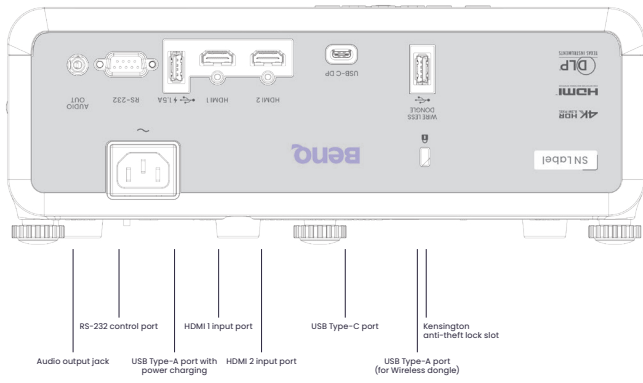

INPUT AND OUTPUT TERMINALS