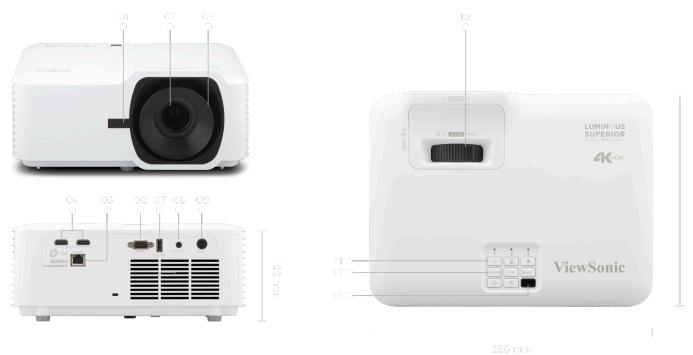

ViewSonic® PROJECTOR LSD500-4K

Key Features

- True 4K HDR delivers exceptional image clarity and detail
- 5,000 ANSI Lumens offering bright images in any environment
- 3rd generation laser phosphor technology with a lifespan up to 30,000 hours
- Up to a 300" ultra-large screen with a lower cost-per-inch
- Centralized LAN control for efficient management

Product Description

Introducing the LSD500-4K from ViewSonic's Luminous Superior Series, tailored for expansive venue displays. Featuring 5,000 ANSI Lumens of brightness and high native contrast provided by a 0.65" DMD chip through DLP technology, it delivers stunning 4K UHD visuals on screens up to 300 inches. Perfect for commercial and educational institutions, the LSD500-4K's ultra-high resolution with HDR/HLG support ensures every detail is vivid and clear, enhancing viewer engagement. Comprehensive LAN control ensures seamless integration into corporate networks. Its 1.6x optical zoom allows for a flexible setup to suit various installation needs, and H/V keystone adjustment make the process a breeze. Additionally, portrait mode and 360° projection capabilities cater to more advanced requirements. Employing advanced 3rd generation laser phosphor technology, the LSD500-4K boasts a remarkable 30,000-hour lifespan, reducing maintenance costs for businesses and large venues.