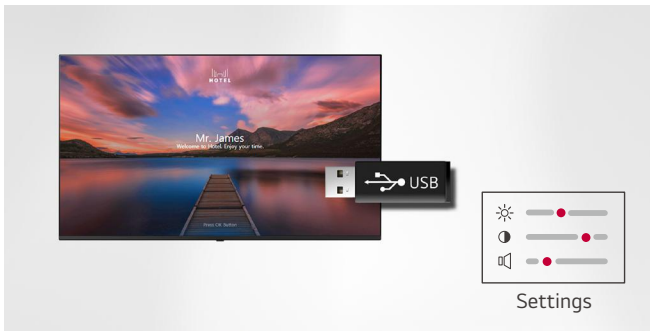

USB Cloning

USB data cloning makes managing multiple displays more efficient for optimal operation. Instead of setting up each display one by one, data can be copied to a USB for one display and can be sent to the other displays through a USB plug-in.