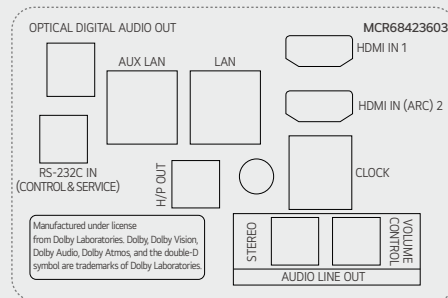

* All images are for illustrative purposes only.

CONNECTIVITY

UR762H0ZC

75"

Rear

Side

UR762H9ZC

75"

Rear

Side

65" / 55" / 50"

Rear

65" / 55" / 50" / 43"

Rear

Download
LG Digital Connect
Mobile App

Google Play Store