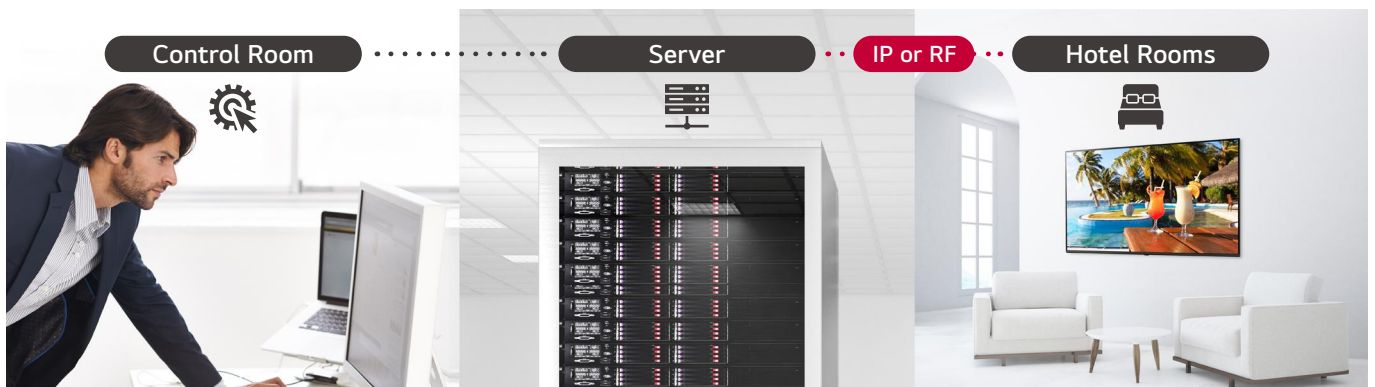

* Currently supports in Germany, Spain, France, Finland, Ireland, Austria, Italy, Switzerland, Portugal and please check with your local sales for other EU countries.

Works with AirPlay

With Apple AirPlay, guests can stream content to LG Pro:Centric Smart Hotel TVs, right from their iPhone or iPad, whether it's to watch movies and shows from their favorite apps or share what's on their Apple devices, including photos, personal videos, games and more. Guests simply scan a unique, on-screen QR code after checking in to privately and securely pair their iPhone or iPad directly to the TV in the room for the duration of their stay.

TV Casting : AirServer

Experience an enhanced level of entertainment and comfort with the LG Hospitality TV featuring built-in AirServer. Guest can connect their personal devices with instant QR code login and enjoy their favorite OTT* shows on a big screen TV. It offers persisted pairing, so once pairing is completed, guests don't need to pair the devices again during their stay. More importantly, guests' personal information is automatically deleted upon check-out, ensuring privacy and security.

* Netflix membership required.

Pro:Centric Direct

The hotel content management solution Pro:Centric Direct offers easy and simple editing tools, making it easy to perform service and IP network-based remote management with a single click. The Pro:Centric Direct solution enables users to edit their interface easily by providing customized interface and efficiently manages all TVs in the room. The latest PCD version provides IoT-based in-room control that will be your starting point to prepare for the hotel rooms of next generation through artificial intelligence.