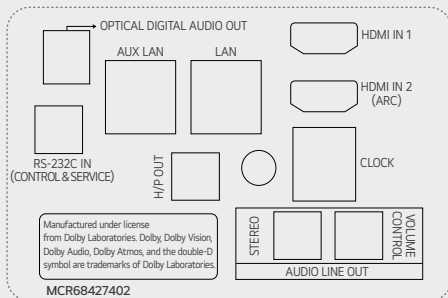

* All images are for illustrative purposes only.

CONNECTIVITY

UR762H0ZC

75"

Rear

Side

UR762H9ZC

75"

Rear

Side

65" / 55" / 50"

Rear

65" / 55" / 50" / 43"

Rear

Download
LG Digital Connect
Mobile App

Google Play Store