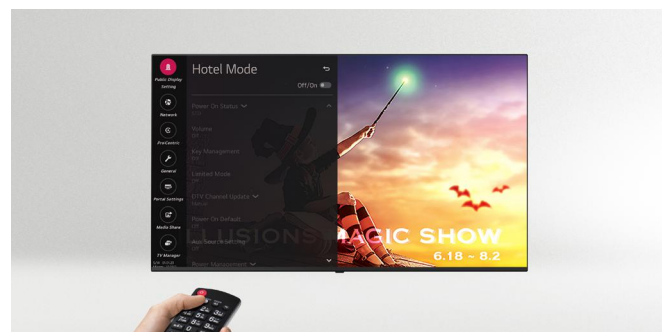

Hotel Mode (Public Display Mode)

From channel selection to volume level, you can control the TV settings in business areas. Hotel Mode also enables you to restore default settings, as required, on the TVs.

* All images are for illustrative purposes only.