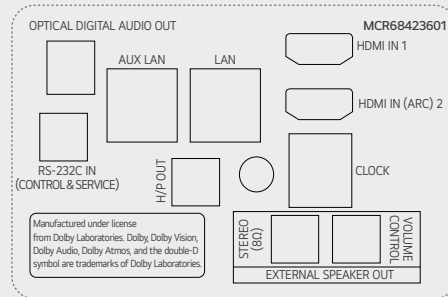

* All images are for illustrative purposes only.

CONNECTIVITY

UR762H0ZC

75"

Rear

Side

UR762H9ZC

75"

Rear

Side

65" / 55" / 50"

Rear

65" / 55" / 50" / 43"

Rear

Download
LG Digital Connect
Mobile App

Google Play Store