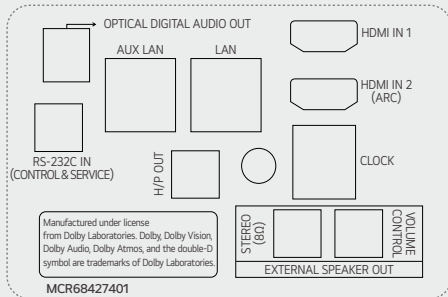

* All images are for illustrative purposes only.

CONNECTIVITY

UR762H0ZC

75"

Rear

Side

UR762H9ZC

75"