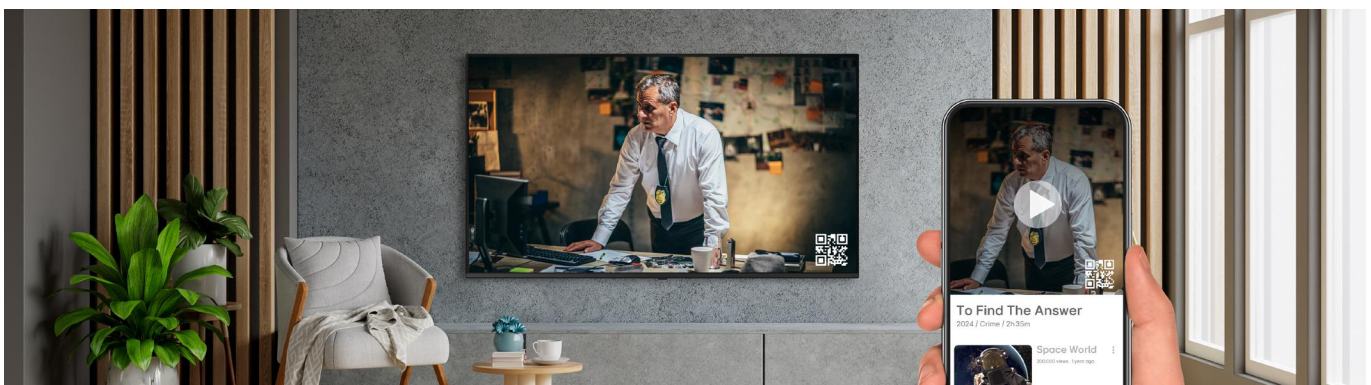

Pro:Centric Cloud

Pro:Centric Cloud improves the usability of enterprise's CMS solution and cloudification of system, reinforcing the service of 3rd party solution. It also offers various design templates, improving data collection and analytics platform with an eye-catching dashboard. In addition with new features; LG Channels* provides a convenient way to access wide range of content from CP (Content Provider) channels including broadcast TV channels without additional devices or subscriptions. And Mobile Application Creator lets you simplify the process of setting up concierge services on mobile device for guests. Through this function, the guest's request will be satisfied with immediate response.

* Currently supports in Germany, Spain, France, Finland, Ireland, Austria, Italy, Switzerland, Portugal and please check with your local sales for other EU countries.

Works with AirPlay

With Apple AirPlay, guests can stream content to LG Pro:Centric Smart Hotel TVs, right from their iPhone or iPad, whether it's to watch movies and shows from their favorite apps or share what's on their Apple devices, including photos, personal videos, games and more. Guests simply scan a unique, on-screen QR code after checking in to privately and securely pair their iPhone or iPad directly to the TV in the room for the duration of their stay.

TV Casting : AirServer

Experience an enhanced level of entertainment and comfort with the LG Hospitality TV featuring built-in AirServer. Guest can connect their personal devices with instant QR code login and enjoy their favorite OTT* shows on a big screen TV. It offers persisted pairing, so once pairing is completed, guests don't need to pair the devices again during their stay. More importantly, guests' personal information is automatically deleted upon check-out, ensuring privacy and security.