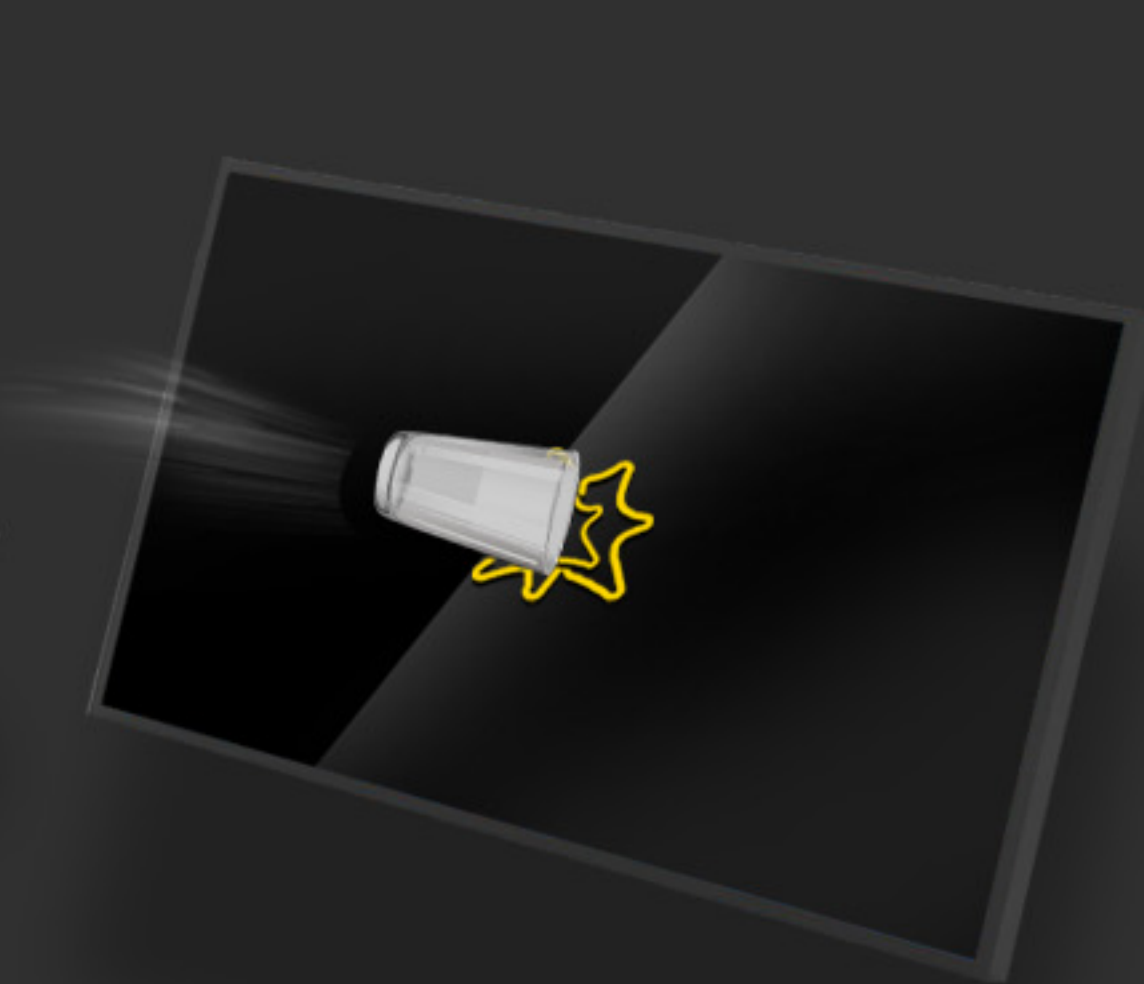

IK10 Protection

OutVue outdoor TVs are engineered for demanding commercial environments, featuring a robust IK10 impact rating - the highest level of protection against mechanical shocks and vandalism. Built with reinforced materials and precision-engineered casing, these screens are designed to withstand accidental knocks, heavy daily use, and the rigours of long-term operation. The durable construction ensures lasting performance and assurance you can trust day after day, giving operators confidence in a reliable, resilient entertainment solution.