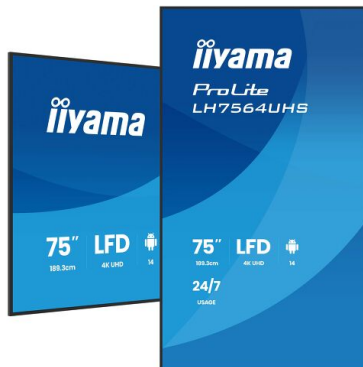

LFD - SIGNAGE DISPLAYS

INFORMATION

### 75" 4K UHD Most powerful professional digital signage display with advanced control and connectivity options

The ProLite LH7564UHS-B1AG is a 75" 4K UHD digital signage powerhouse designed to elevate your business's visual communication. With Android 14 OS, [iiSignage<sup>2</sup>](#) (CMS), [iiControl](#) (DMS), and [iiShare](#) (Wireless Presentation), managing content is effortless. It's WiFi enabled for remote content delivery and offers reliable 24/7 operation. Perfect for retail, corporate, hospitality, or restaurant settings, this display ensures a captivating audience experience with its versatile design and high brightness.

### 01 DISPLAY CHARACTERISTICS

<b>Design</b>	Thin bezel
<b>Diagonal</b>	75", 189.5cm
<b>Panel</b>	VA, Anti-Glare coated glass, matte finish, haze 25%
<b>Native resolution</b>	3840 x 2160 @60Hz (8.3 MegaPixels 4K UHD)
<b>Aspect ratio</b>	16:9
<b>Panel brightness</b>	500 cd/m <sup>2</sup>
<b>Static contrast</b>	5000:1
<b>Response time (GTG)</b>	6.5ms
<b>Viewing zone</b>	horizontal/vertical: 178°/178°, right/left: 89°/89°, up/down: 89°/89°
<b>Colour support</b>	1.07G (8 Bits+FRC)
<b>Horizontal Sync</b>	57 - 62kHz
<b>Viewable area W x H</b>	1650.2 x 928.3mm, 65 x 36.6"
<b>Bezel width (sides, top, bottom)</b>	14.3mm, 14.3mm, 14.3mm
<b>Pixel pitch</b>	0.430mm
<b>Bezel colour and finish</b>	black, matte