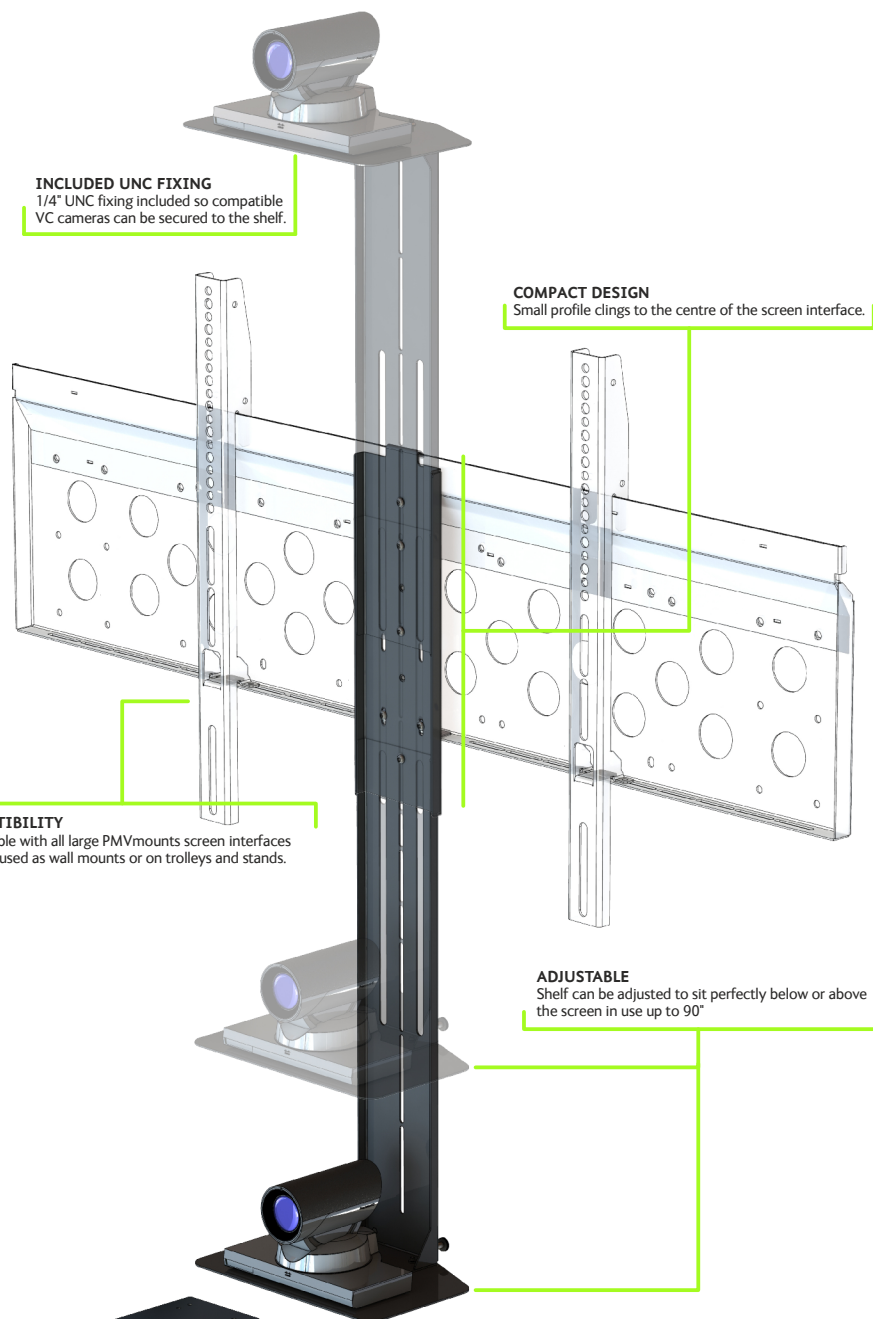

General Specification;

- Designed to work above or below the screen
- Includes a large and a small shelf with fixing slot
- Adjustable height to match the screen in use
- Slot and 1/4" UNC fixing included for securing compatible VC cameras
- Satin black powder coating
- Designed and manufactured in the UK

Compatibility

40" – 65" Camera shelf above or below the screen

- PMVMOUNT2036F*
- PMVMOUNT2036T
- PMVMOUNT3760DA
- PMVCEILINGLG(W)*
- PMVMOUNTCORN
- PMVSTANDFWB6**/***
- PMVSTANDFWB7**/***

55" – 75" Camera shelf above or below the screen

- PMVTROLLEYXL**

65" – 90" Camera shelf above or below the screen

- PMVMOUNTXFB
- PMVMOUNTXFBT
- PMVMOUNTXFBP**
- PMVMOUNTXFBPT**
- PMVTROLLEYXXL
- PMVTROLLEYXXLW
- PMVSTANDFWB4**
- PMVSTANDFWB8
- PMVSTANDFWB9

Also compatible with over products - various screen sizes
(Limited by shelf adjustment range)

- PMVMOUNT3246SA - 32" – 49"
- PMVMOUNT2036FP* - 32" – 55"
- PMVMOUNT2036TP - 32" – 55"
- PMVSTANDFWB1 - 32" – 55"
- PMVSTANDFWB1T - 32" – 55"
- PMVSTANDFWB2 - 32" – 55"
- PMVTROLLEYX LDS1 - 40" - 55"/65"/***
- PMVTROLLEYX LDS2 - 27" - 46" **/***
- PMVHILO - Any interface used with TV Lift

*Requires small spacers included with TV Mount

**When screen is mounted in landscape

***Adapter included in DS1/DS2 or supplied FOC

LARGE & SMALL SHELF INCLUDED

Large shelf - 150mm Depth X 300mm Wide

Small shelf - 150mm Depth X 120mm Wide

Product Code	Product Size (WxHxD)	Product Weight	Finish	Colour
PMVMOUNTVC	228 x 126 x 222mm	3.8Kg	Durable epoxy powder coat	Satin Black (Custom available)

EAN barcode	Carton Size (WxHxD)	Carton Weight	Contents	Carton Type
'0706352961500	635 x 220 x 75mm	4.1Kg	Interface mount, shelf Hanger, large shelf, small shelf, fixing kit, user sheet	Plain brown inner