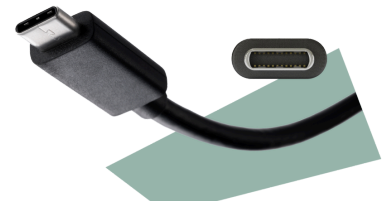

Maximize productivity with the Q27P4CV 27" QHD monitor

The Q27P4CV offers a 27" QHD display with a 120Hz refresh rate and Hardware Anti-Blue Light for clear, comfortable viewing. Featuring an integrated docking solution with 96W Power Delivery, a pop-out USB hub, and versatile connectivity, it's the perfect monitor to streamline your workspace and enhance efficiency.

Features

Pop-out USB Hub

Conveniently connect with the pop-out USB 3.2 hub, featuring four ports (including a USB-C) for fast data transfer and device charging. The sleek, retractable design keeps your workspace clean and organized.

USB-C Docking

Simplify the connections with one cable only. The USB-C connection provides DisplayPort Alternate Mode for transferring high-resolution video signals from a notebook to the monitor while simultaneously charging the notebook's battery from the monitor with USB power delivery.