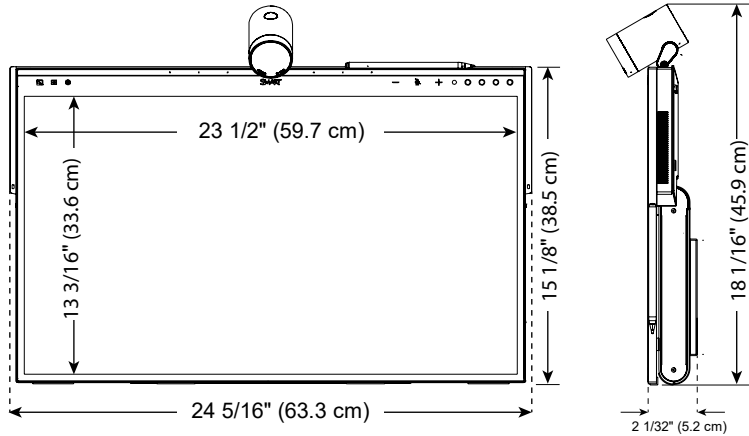

SMART Board Mini 727 interactive podium specifications

Installation, dimensions, and weights

Notes

- All dimensions  $\pm 0.3$  cm. All weights  $\pm 0.9$  kg.
- Product ships upright.
- Leave space around the display to ensure adequate ventilation

SIP-727

Dimensions

Weight

15 1/2 lb. (7 kg)

Shipping dimensions (including pallet)

29 5/8"  $\times$  19 3/16"  $\times$  6 1/8"  
(75.3 cm  $\times$  48.8 cm  $\times$  15.6 cm)

Shipping weight

30 lb. (13.5 kg)