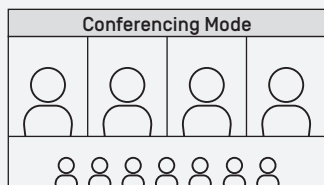

Video Mode Selections