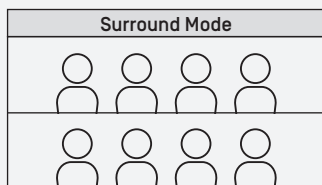

Video Mode Selections